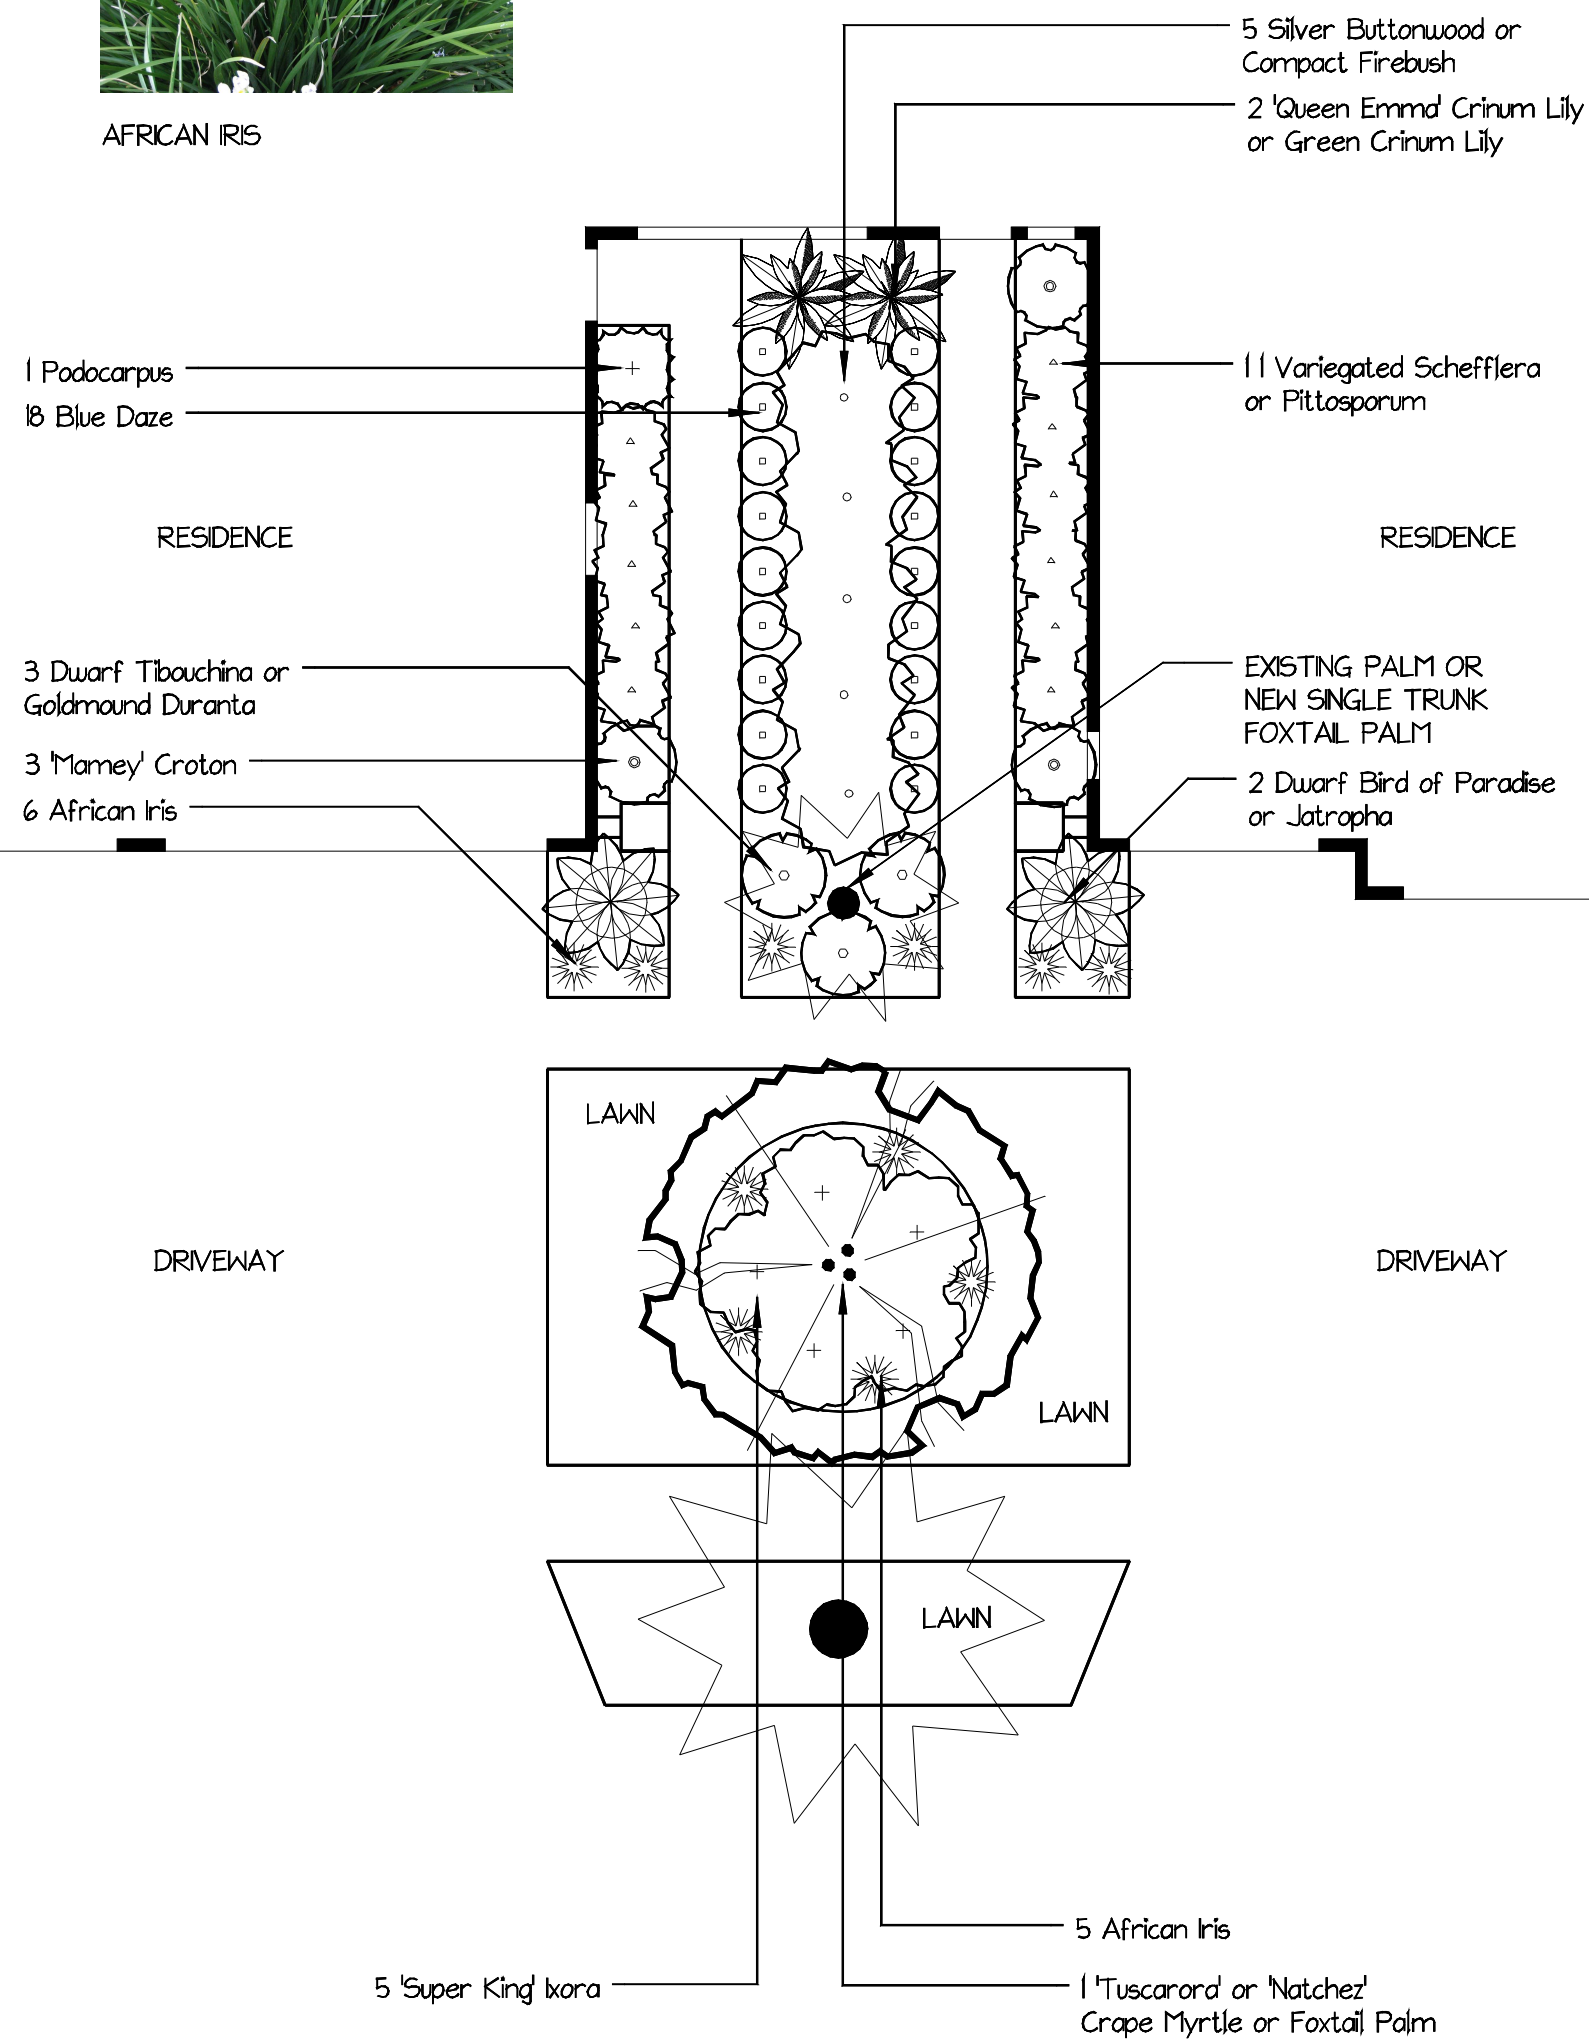

EAGLES RESERVE HOA		
ARABIAN LANE CONCEPT I		
client:		
scale: 1/8" = 1'-0"	date: 4/ 20/ 19	revision:
drawn by: P.D.M.	checked by: MIKE HEMMER	drawing #: WESTCOAST

3 Ti 'Red Sister'

EXISTING OR NEW PALMS OR CRAPE MYRTLES

4 Aztec Grass

6 Goldmound Duranta or Blue Plumbago

1 Triple Trunk Christmas Palm or Roebelenii Palm

ALTERNATE BETWEEN EXISTING WASHINGTONIAN PALMS AND SINGLE TRUNK FOXTAIL PALMS