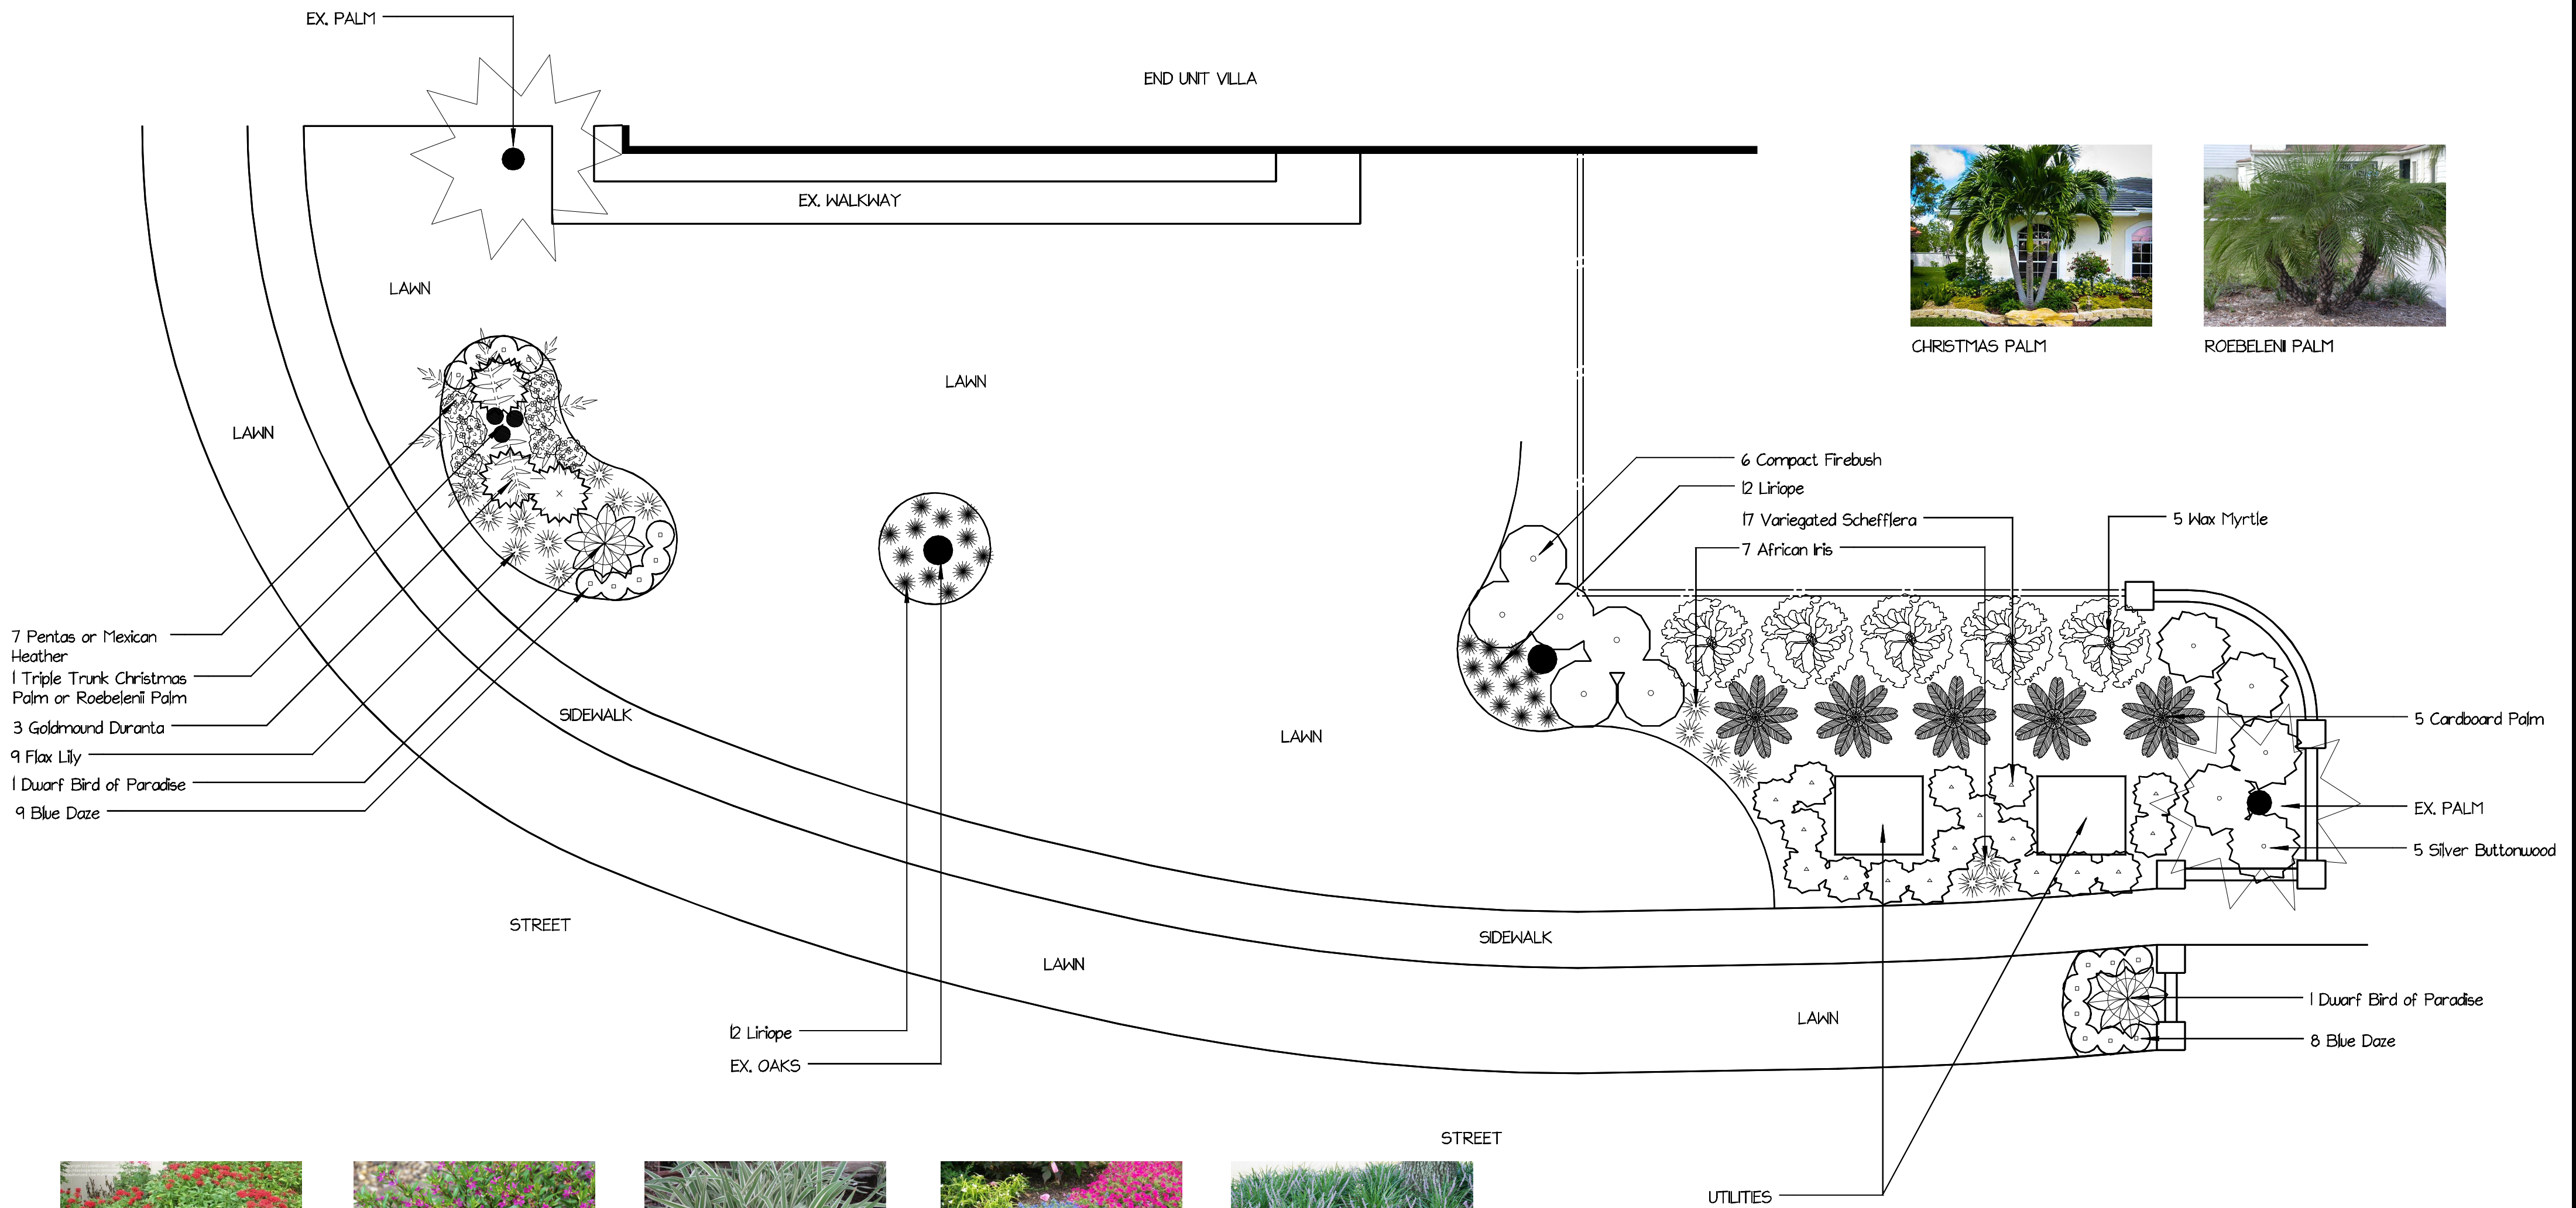

# EAGLES RESERVE HOA

COMMUNITY ENTRANCE/  
BACK SIDE OF ENTRY GATE

client:	EAGLES RESERVE HOA	
scale:	1/8" = 1'-0"	date: 4/ 20/ 19
drawn by:	P.D.M.	checked by: MIKE HEMMER
		drawing #: WESTCOAST

CHRISTMAS PALM