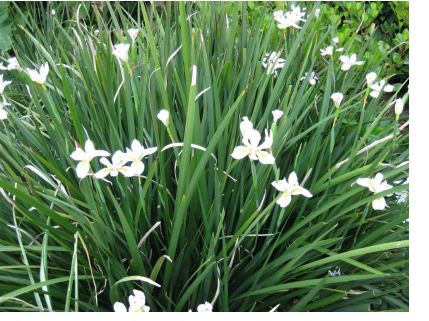

ROEBELNI PALM

- 7 Pentas or Mexican Heather
- 1 Triple Trunk Christmas Palm or Roebeleni Palm
- 3 Goldmound Duranta
- 9 Flax Lily
- 1 Dwarf Bird of Paradise
- 9 Blue Daze

- 6 Compact Firebush
- 12 Liriope
- 17 Variegated Schefflera
- 7 African Iris
- 5 Wax Myrtle
- 5 Cardboard Palm
- EX. PALM
- 5 Silver Buttonwood
- 1 Dwarf Bird of Paradise
- 8 Blue Daze

PENTAS

MEXICAN HEATHER

FLAX LILY

BLUE DAZE

LIROPE

DWARF BIRD OF PARADISE

VARIEGATED SCHEFFLERA

AFRICAN IRIS