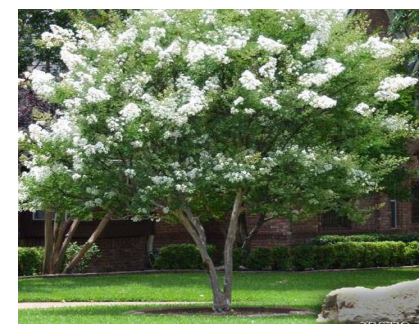

'NATCHEZ' CRAPE MYRTLE