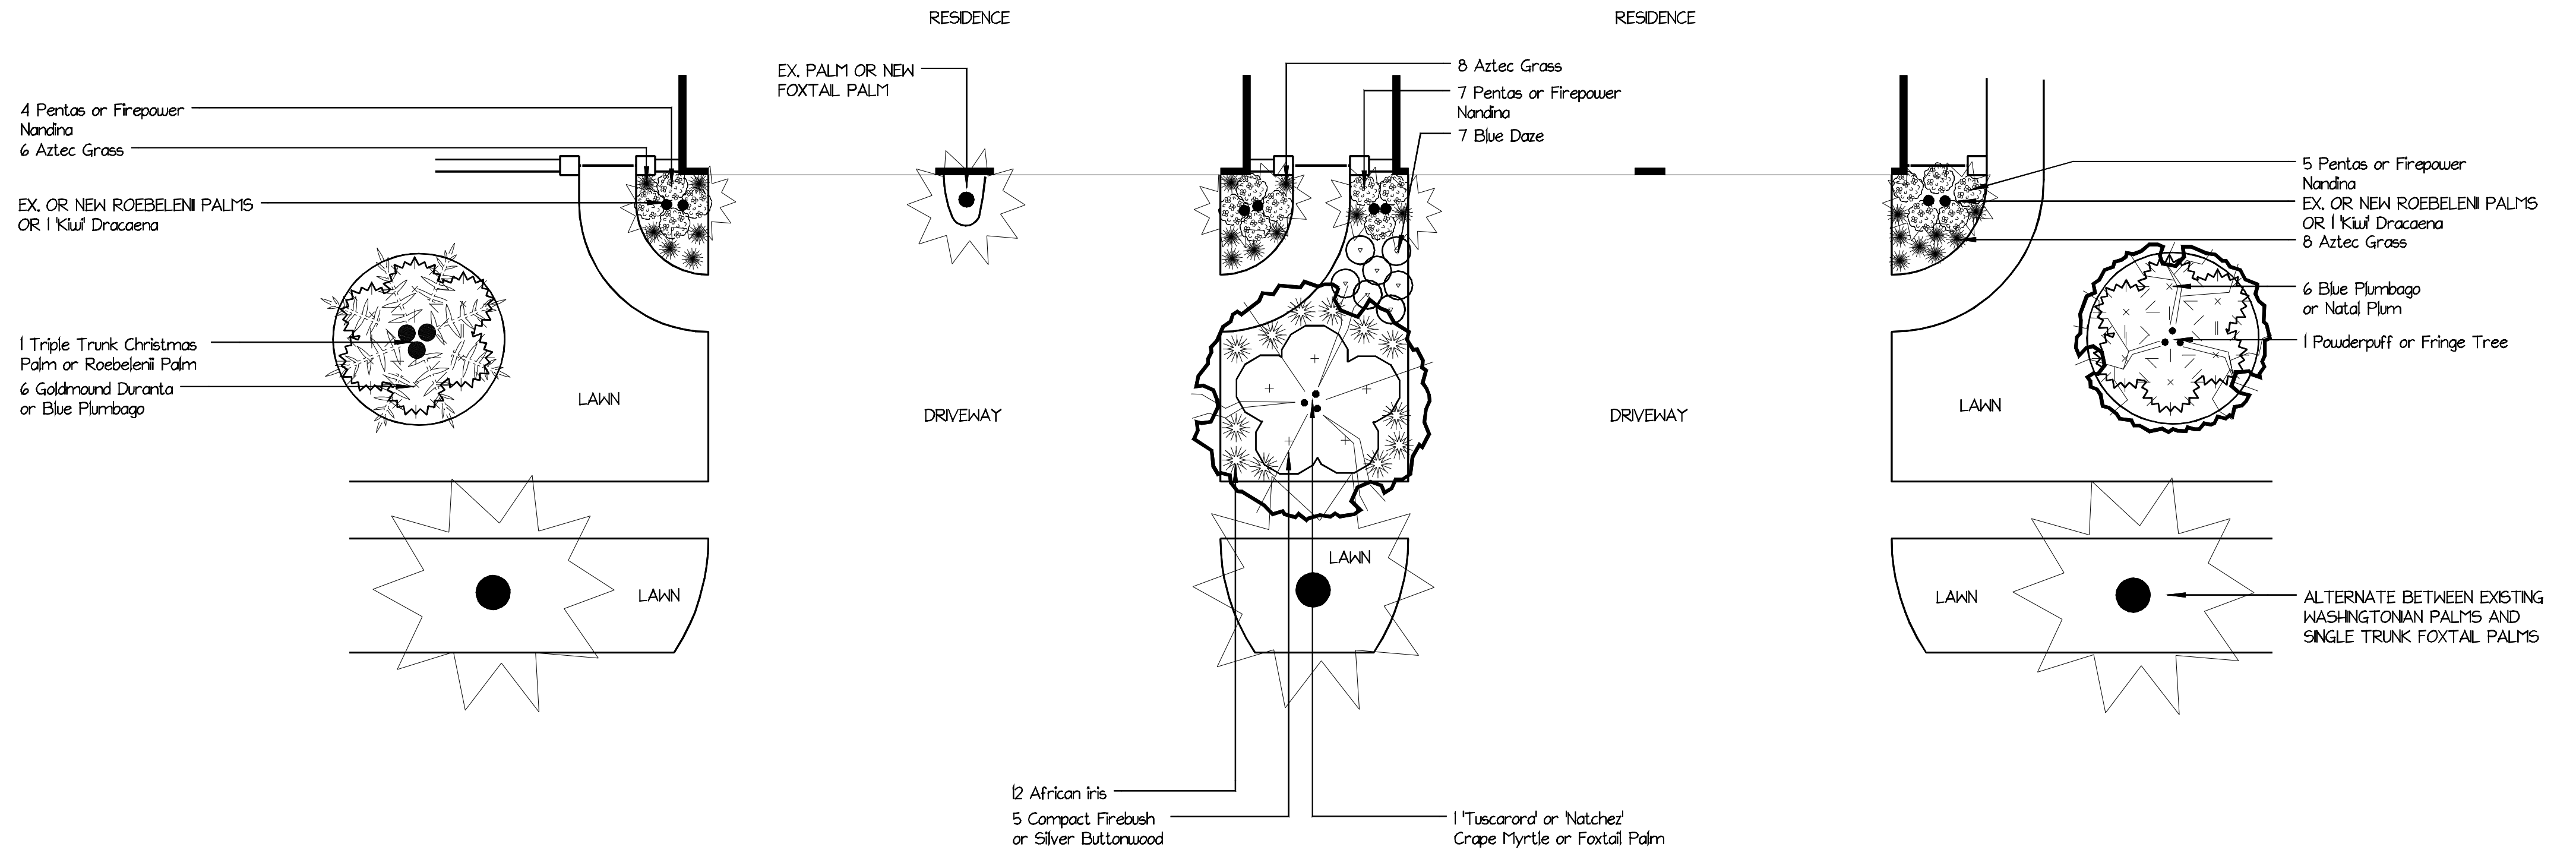

EAGLES RESERVE HOA

LAGO VISTA BLVD. CONCEPT 1

client:		
scale:	1/8" = 1'-0"	date: 4/20/19
drawn by:	P.D.M.	checked by: MIKE HEMMER
		revision:
		drawing #:
		WESTCOAST

PENTAS

'FIREPOWER' NANDINA

AZTEC GRASS