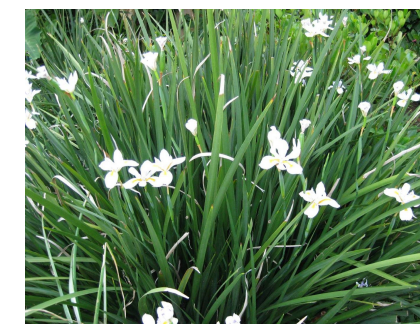

EAGLES RESERVE HOA

LAGO VISTA BLVD. CONCEPT 1

client:		
scale:	1/8" = 1'-0"	date: 4/20/19
drawn by:	P.D.M.	checked by: MIKE HEMMER
		revision:
		drawing #:
		WESTCOAST

PENTAS

'FIREPOWER' NANDINA

AZTEC GRASS

'TUSCARORA' CRAPE MYRTLE

'NATCHEZ' CRAPE MYRTLE

AFRICAN IRIS

CHRISTMAS PALM

ROEBELENI PALM

NATAL PLUM

GOLDMOUND DURANTA

BLUE PLUMBAGO