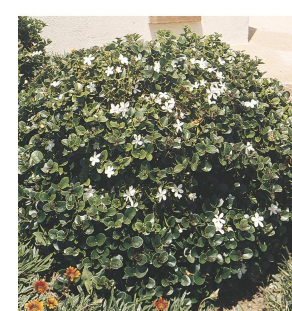

EAGLES RESERVE HOA

LAGO VISTA BLVD. CONCEPT 2

client:		revision
scale:	1/8" = 1'-0"	date: 4/20/19
drawn by:	P.D.M.	checked by: MIKE HEMMER
		drawing #: WESTCOAST

AZTEC GRASS

LIRIOPE

FLAX LILY

POWDERPUFF TREE

FRINGE TREE

CHRISTMAS PALM

PENTAS

'FIREPOWER' NANDINA

NATAL PLUM

BLUE PLUMBAGO

AFRICAN IRIS

GOLDMOUND DURANTA