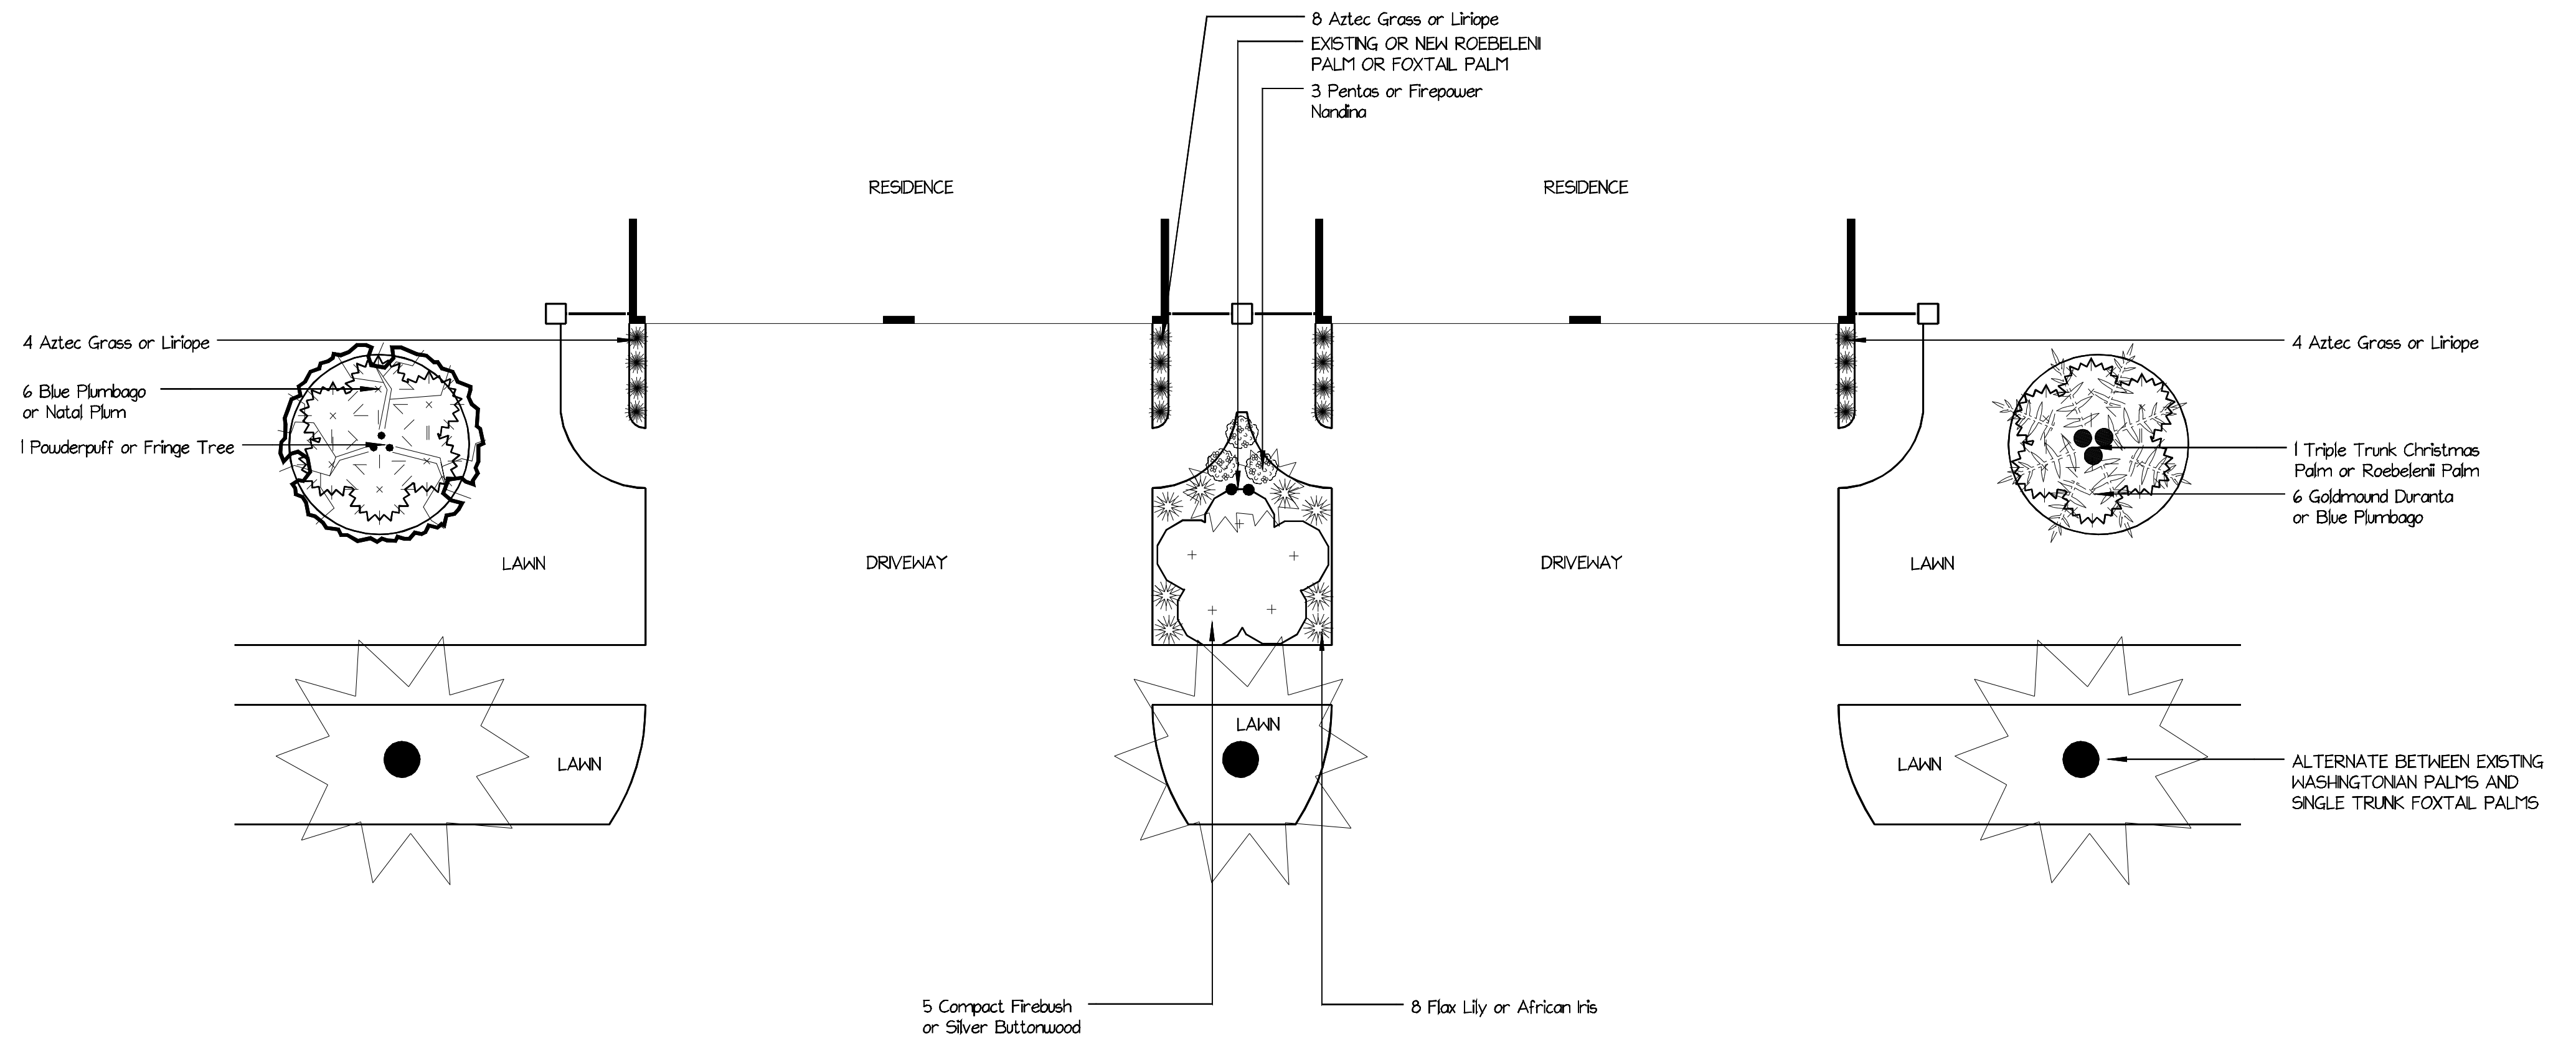

EAGLES RESERVE HOA

LAGO VISTA BLVD. CONCEPT 2

client:		revision
scale:	1/8" = 1'-0"	date: 4/20/19
drawn by:	P.D.M.	checked by: MIKE HEMMER
		drawing #: WESTCOAST

AZTEC GRASS

LIRIOPE

FLAX LILY

POWDERPUFF TREE