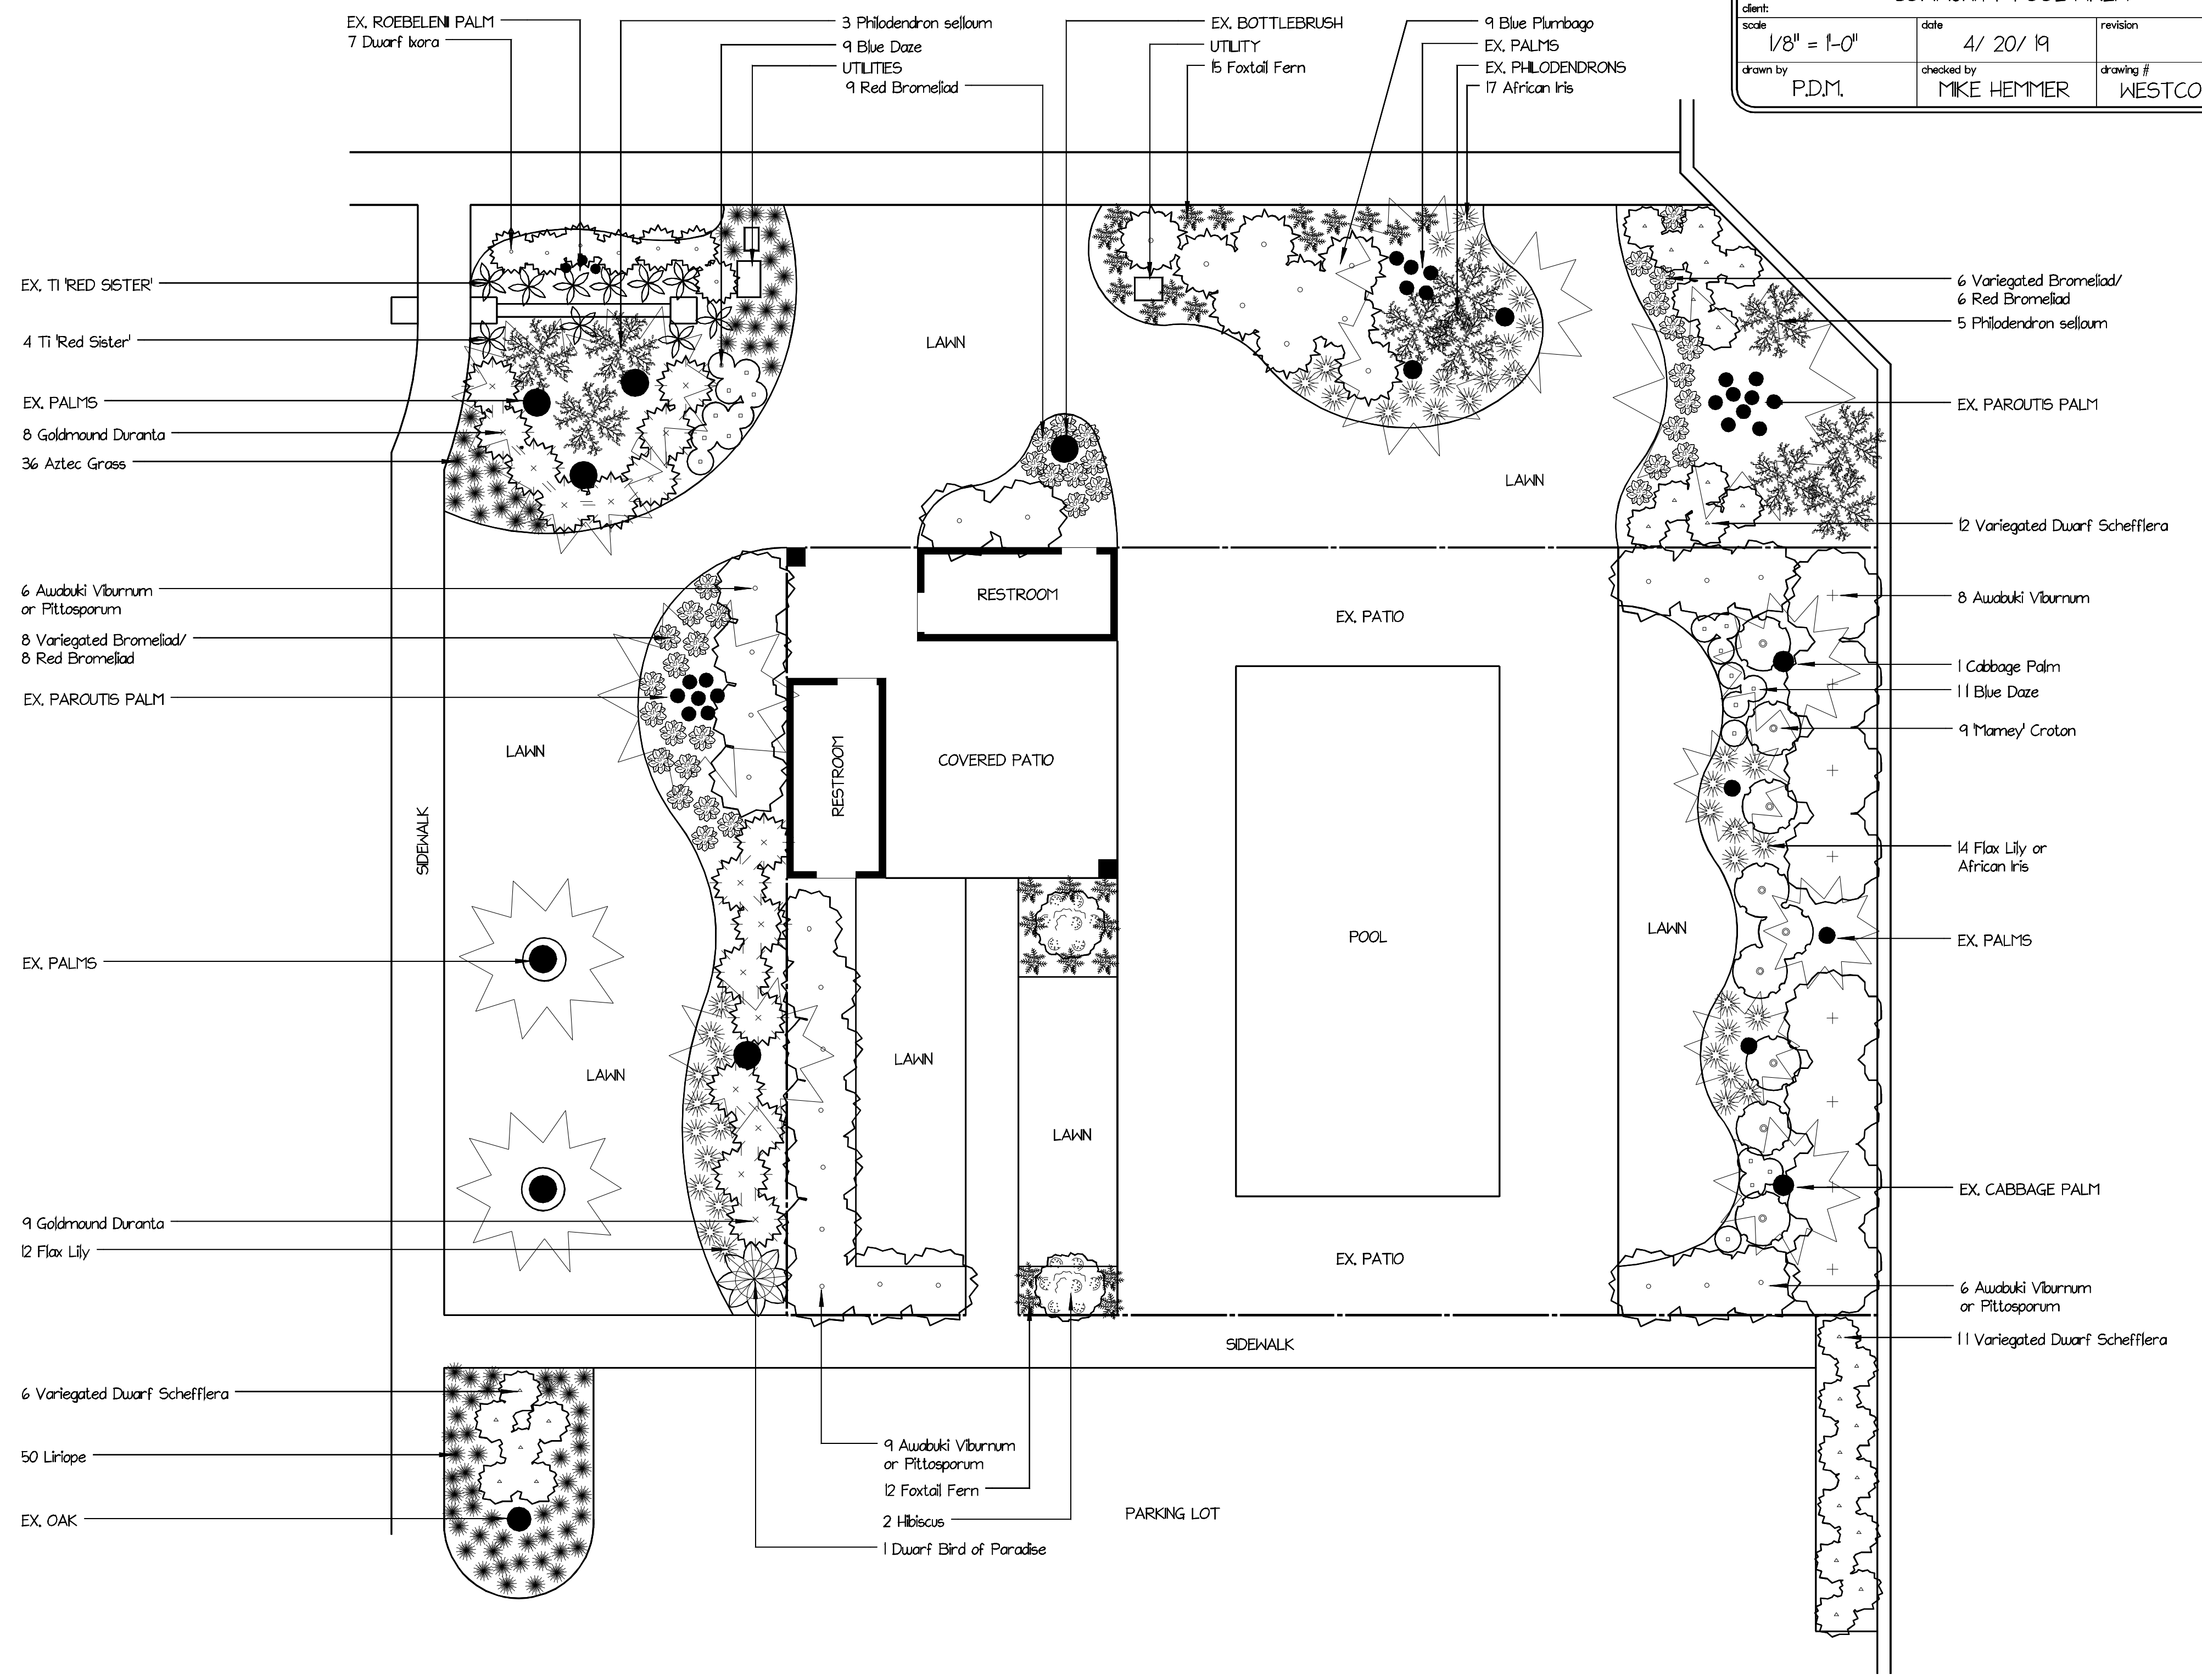

**EAGLES RESERVE HOA**  
COMMUNITY POOL AREA

client:		date:	revision:
scale:	1/8" = 1'-0"	4/ 20/ 19	
drawn by:	P.D.M.	checked by:	MIKE HEMMER
		drawing #:	WESTCOAST

EX. ROEBELENI PALM  
7 Dwarf Ixora

3 Philodendron selloum  
9 Blue Daze  
UTILITIES  
9 Red Bromeliad

EX. BOTTLEBRUSH  
UTILITY  
5 Foxtail Fern

9 Blue Plumbago  
EX. PALMS  
EX. PHILODENDRONS  
17 African Iris

EX. TI 'RED SISTER'  
4 TI 'Red Sister'  
EX. PALMS  
8 Goldmound Duranta  
36 Aztec Grass

6 Awabuki Viburnum  
or Pittosporum  
8 Variegated Bromeliad/  
8 Red Bromeliad  
EX. PAROUTIS PALM